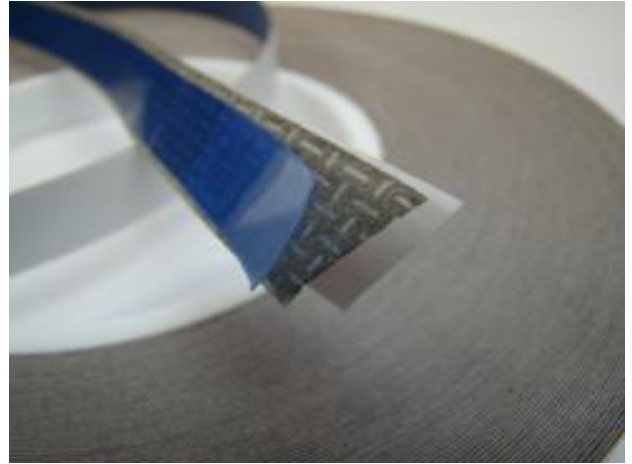

**Conductive fleece tapes** are metallized with copper and tin and have an extremely good conductivity and a high corrosion protection.

Fleece tapes can be cut to width starting at 6 mm. They are supplied with a conductive adhesive as standard.

The tapes can be supplied with or without mask which serves as protective cover if powder coating or paint finishing is intended.

The standard roll length are 33 meters.

- Standard roll length: 33 m
- Available in a width range from 6 to 50 mm as standard
- Additional widths on request
- Flexible, high tension fleece material
- Conductive adhesive tape as standard
- Available with or without mask

## PRODUCT SPECIFICATIONS

PROPERTY		VALUE / TOLERANCE
Basic material tape		Polyamide non-woven, copper-tin plated
Basic material mask		Polyester with adhesive
Mask		With / without
Standard width range		6 – 50 mm
Standard roll length		33 m
Thickness		App. 0,27 – 0,30 mm
Adhesive		Acrylic adhesive, conductive
Adhesive strength		>2 N/10mm
Surface resistivity	With mask	0,02 Ω/□
	Without mask	0,09 Ω/□
Temperature range		-30 – 90 °C
Short time thermal resistance		130 °C
Shelf life°		12 months

## STANDARD WIDTHS

- 8 mm without mask
- 10 mm without mask
- 20 mm without mask
- 38 mm without mask
- 50 mm without mask

- 6 mm with mask
- 10 mm with mask
- 12,7 mm with mask
- 20 mm with mask
- 25 mm with mask